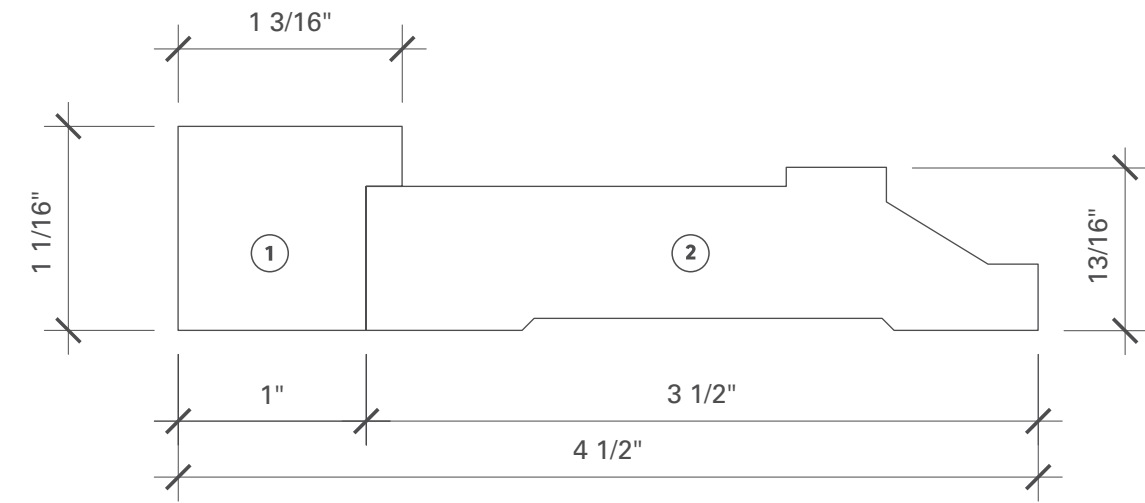

2.1 — Casings

① ILINE 2913B

② ILINE 2902